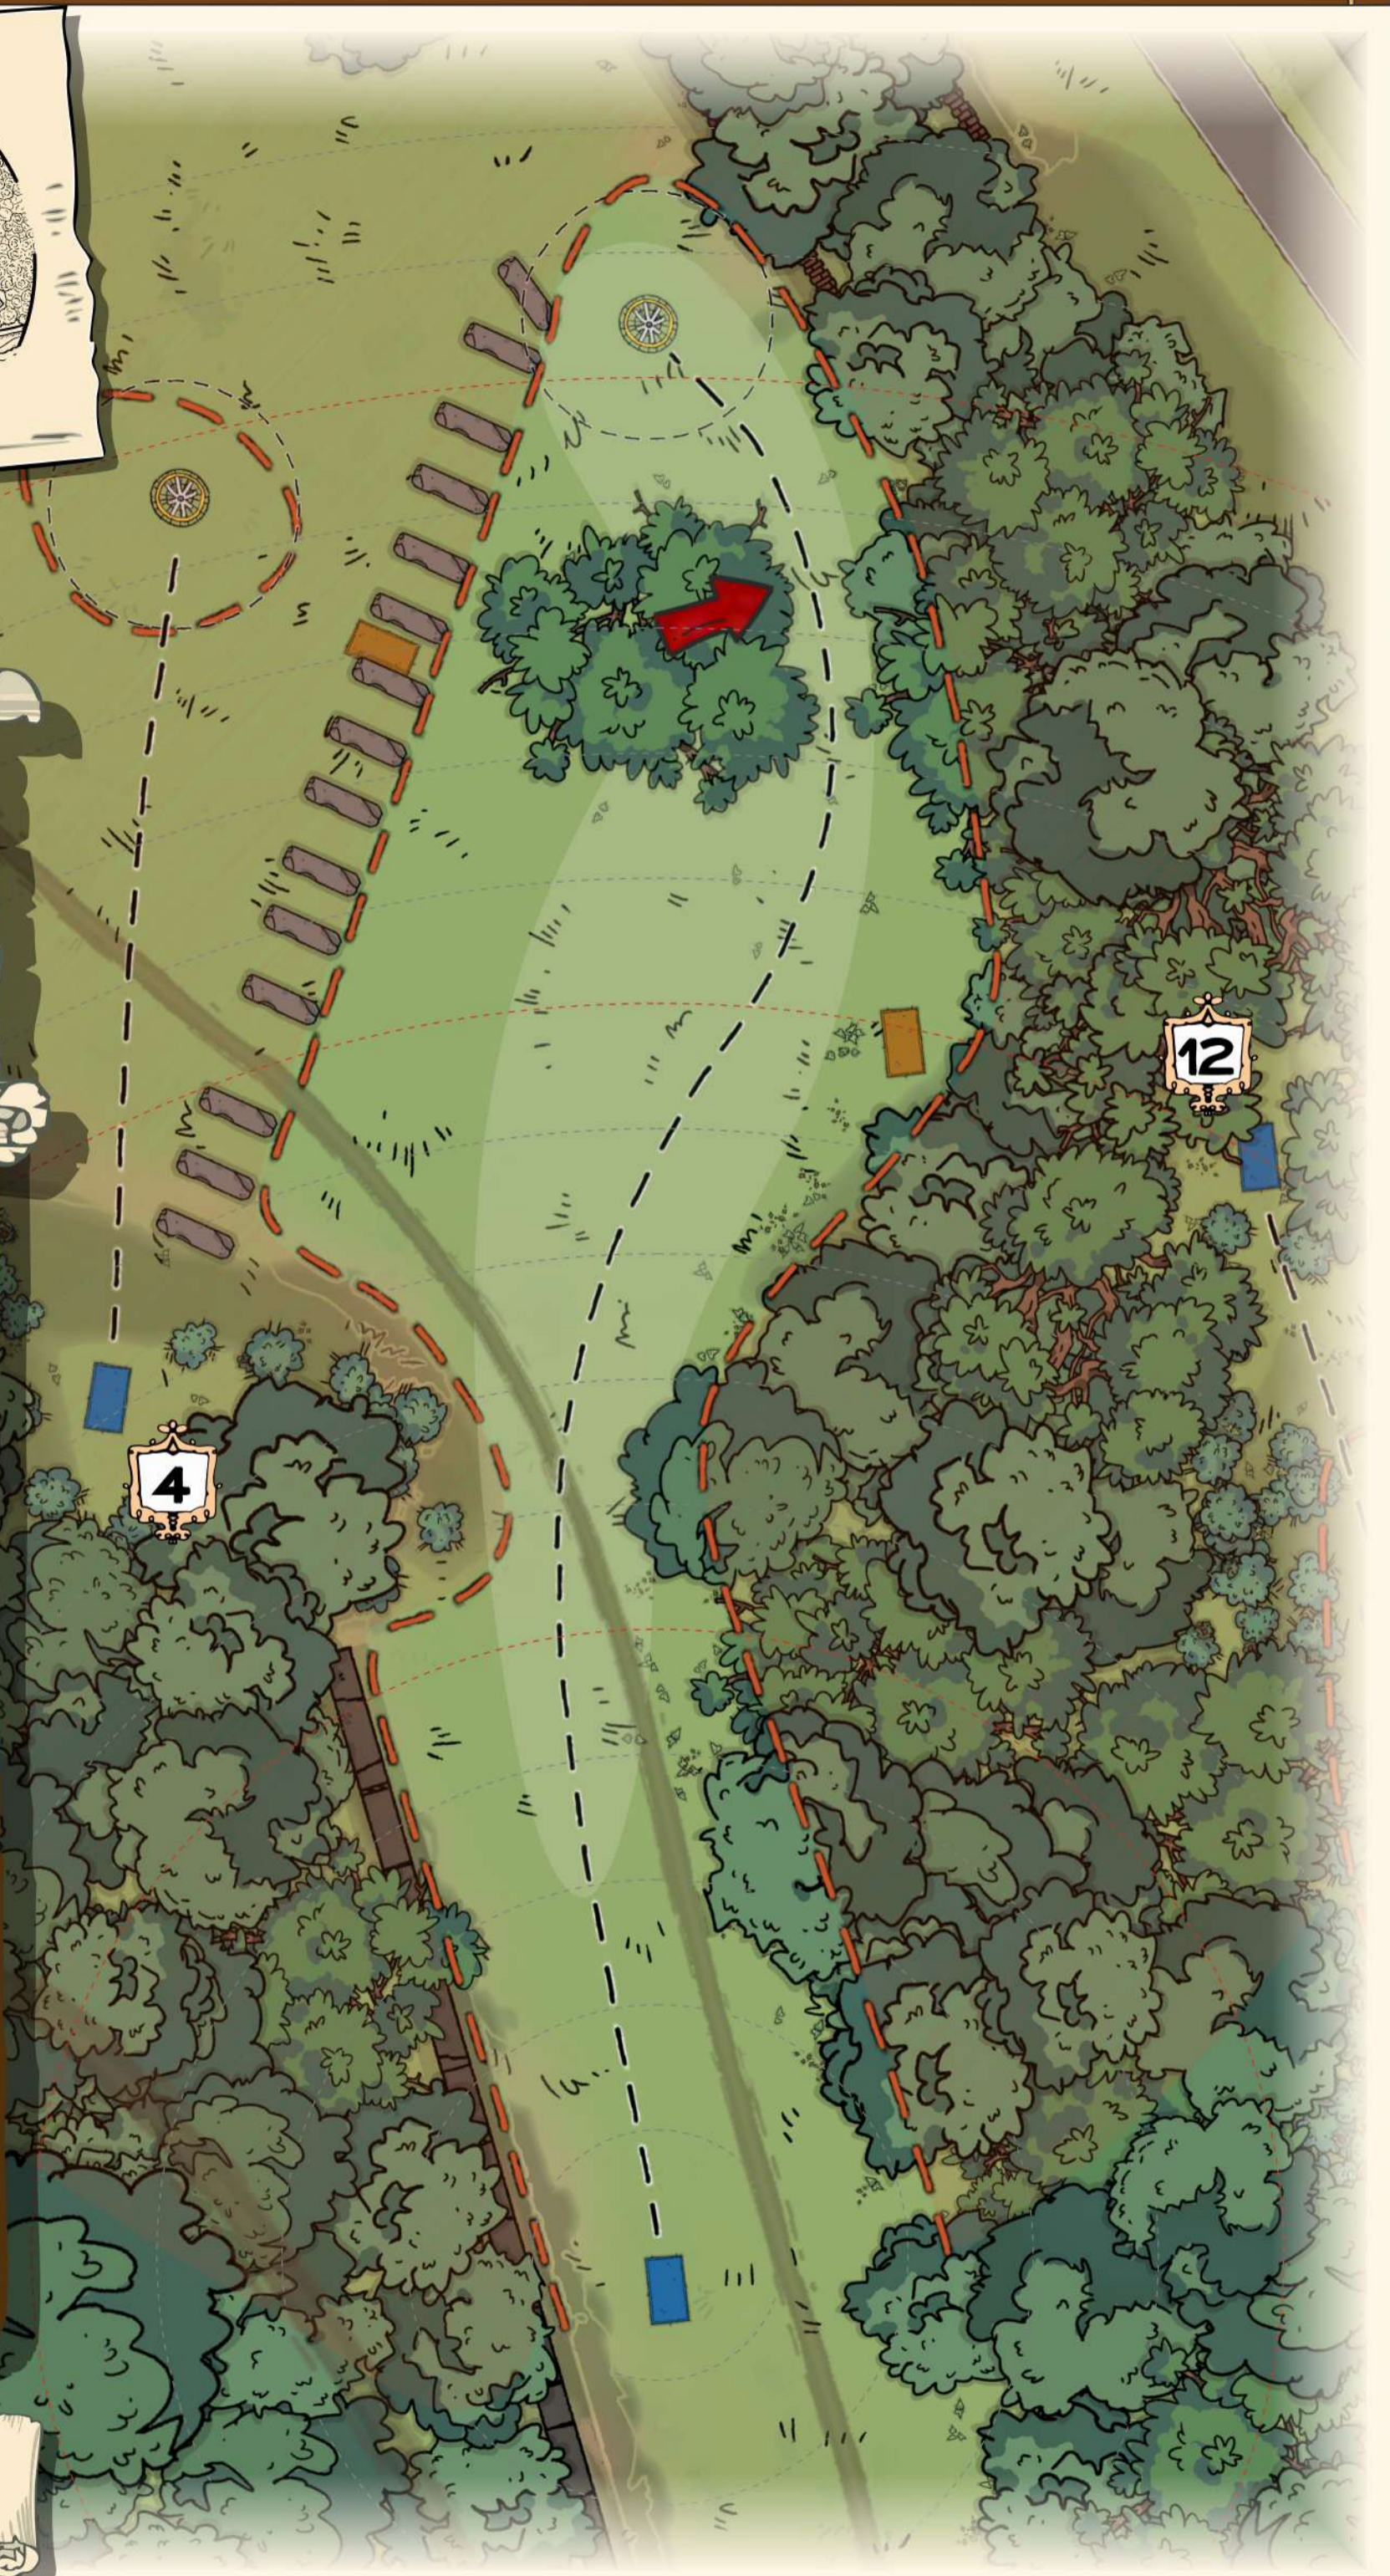

165

m.

Out Of Bounds!

MANDO

↓
DROP ZONE

presented by

supported by

PDGA

PAR
3

68
m.

**ISLAND/
WYSPA**

**Out Of
Bounds!**

↓
DROP ZONE

6

5

PAR