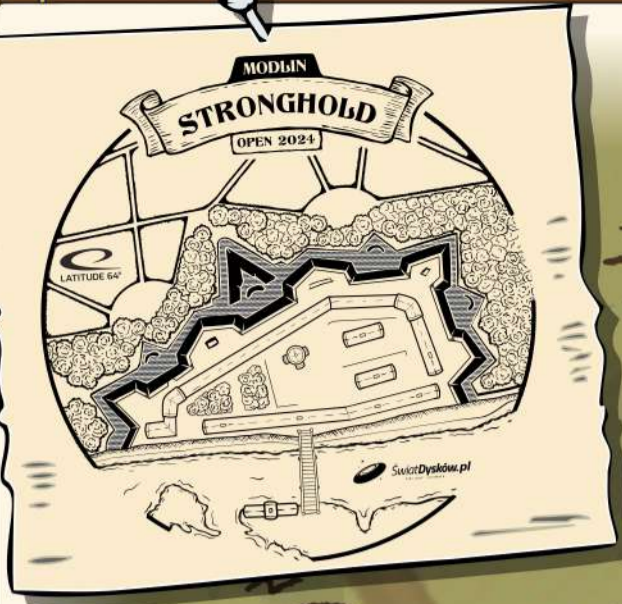

165

m.

Out Of Bounds!

MANDO

↓
DROP ZONE

presented by

supported by

PDGA

PAR
3

68
m.

**ISLAND/
WYSPA**

**Out Of
Bounds!**

↓
DROP ZONE

6

5

PAR